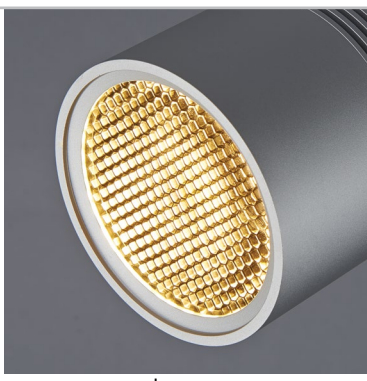

HOUSING

Extruded aluminum housing with white, matte chrome or black finish

MOUNTING

- Canopy over a 3-1/2" to 4" recessed octagonal junction box for MP mounting option

LISTINGS

- ETLus Listed to UL1598 (suitable for dry and damp locations)
- cETL Listed to CSA C22.2 #250.0
- Made in the USA - meets the requirements of the Buy American provision within the ARRA

ELV
Stem Lengths of 5 and 28

ELV
Stem Lengths of 48 thru 120

10V
Stem Lengths of 5 and 28

ACCESSORIES

- 900300BK snoot, black
- 900300MC snoot, matte chrome
- 900300WH snoot, white
- 900310 louver, black
- 900305BK¹ barn doors, black
- 900320 linear lens
- 900321 diffuser lens
- 900322 frosted lens

Notes

1. Barn Doors Requires 900300 Snoot Accessory.

*shown with no accessory

Snoot

Louver

Barn Doors

900321

900322

900320

Lens Options