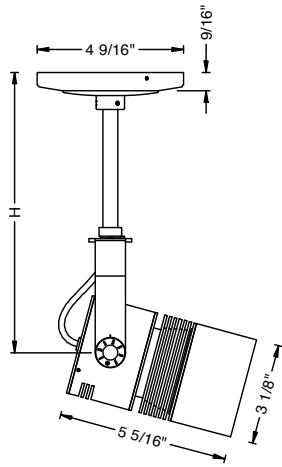

NOTES

1. ELV dimming only available in 120V.
2. 0-10V dimming only available in UNV voltage & stem lengths of 5 and 28.
3. Field cuttable to specific length; length may be specified in 1" increments at additional charge.
4. Stem lengths of 48, 60, 72, 96 and 120 only available for ELV.

MOUNTING OPTIONS

Mounting Options

MP monopoint canopy

H	
5	5" stem
28	28" stem (field adjustable to 6")
48	48" stem (field adjustable to 6")
60	60" stem (field adjustable to 6")
72	72" stem (field adjustable to 6")
96	96" stem (field adjustable to 54")
120	120" stem (field adjustable to 66")

ELV
Stem Lengths of 5 and 28

ELV
Stem Lengths of 48 thru 120

10V
Stem Lengths of 5 and 28

ACCESSORIES

- 900300BK snoot, black
- 900300MC snoot, matte chrome
- 900300WH snoot, white
- 900310 louver, black
- 900305BK¹ barn doors, black
- 900320 linear lens
- 900321 diffuser lens
- 900322 frosted lens