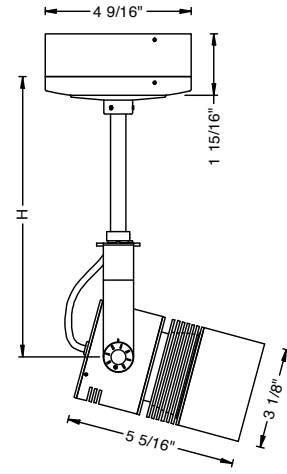

MOUNTING OPTIONS

Mounting Options

MP monopoint canopy

H	
5	5" stem
28	28" stem (field adjustable to 6")
48	48" stem (field adjustable to 6")
60	60" stem (field adjustable to 6")
72	72" stem (field adjustable to 6")
96	96" stem (field adjustable to 54")
120	120" stem (field adjustable to 66")

ELV
Stem Lengths of 5 and 28

ELV
Stem Lengths of 48 thru 120

10V
Stem Lengths of 5 and 28

ACCESSORIES

- 900300BK snoot, black
- 900300MC snoot, matte chrome
- 900300WH snoot, white
- 900310 louver, black
- 900305BK¹ barn doors, black
- 900320 linear lens
- 900321 diffuser lens
- 900322 frosted lens