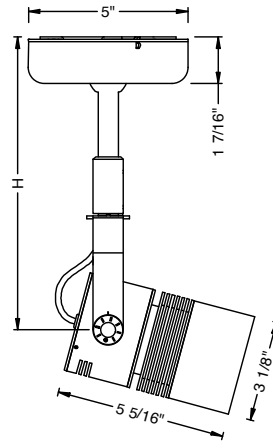

MOUNTING OPTIONS

Mounting Options

MP monopoint canopy

H	
5	5" stem
28	28" stem (field adjustable to 6")
48	48" stem (field adjustable to 6")
60	60" stem (field adjustable to 6")
72	72" stem (field adjustable to 6")
96	96" stem (field adjustable to 54")
120	120" stem (field adjustable to 66")

ELV
Stem Lengths of 5 and 28

ELV
Stem Lengths of 48 thru 120

10V
Stem Lengths of 5 and 28

ACCESSORIES

- 900300BK snoot, black
- 900300MC snoot, matte chrome
- 900300WH snoot, white
- 900310 louver, black
- 900305BK¹ barn doors, black
- 900320 linear lens
- 900321 diffuser lens
- 900322 frosted lens